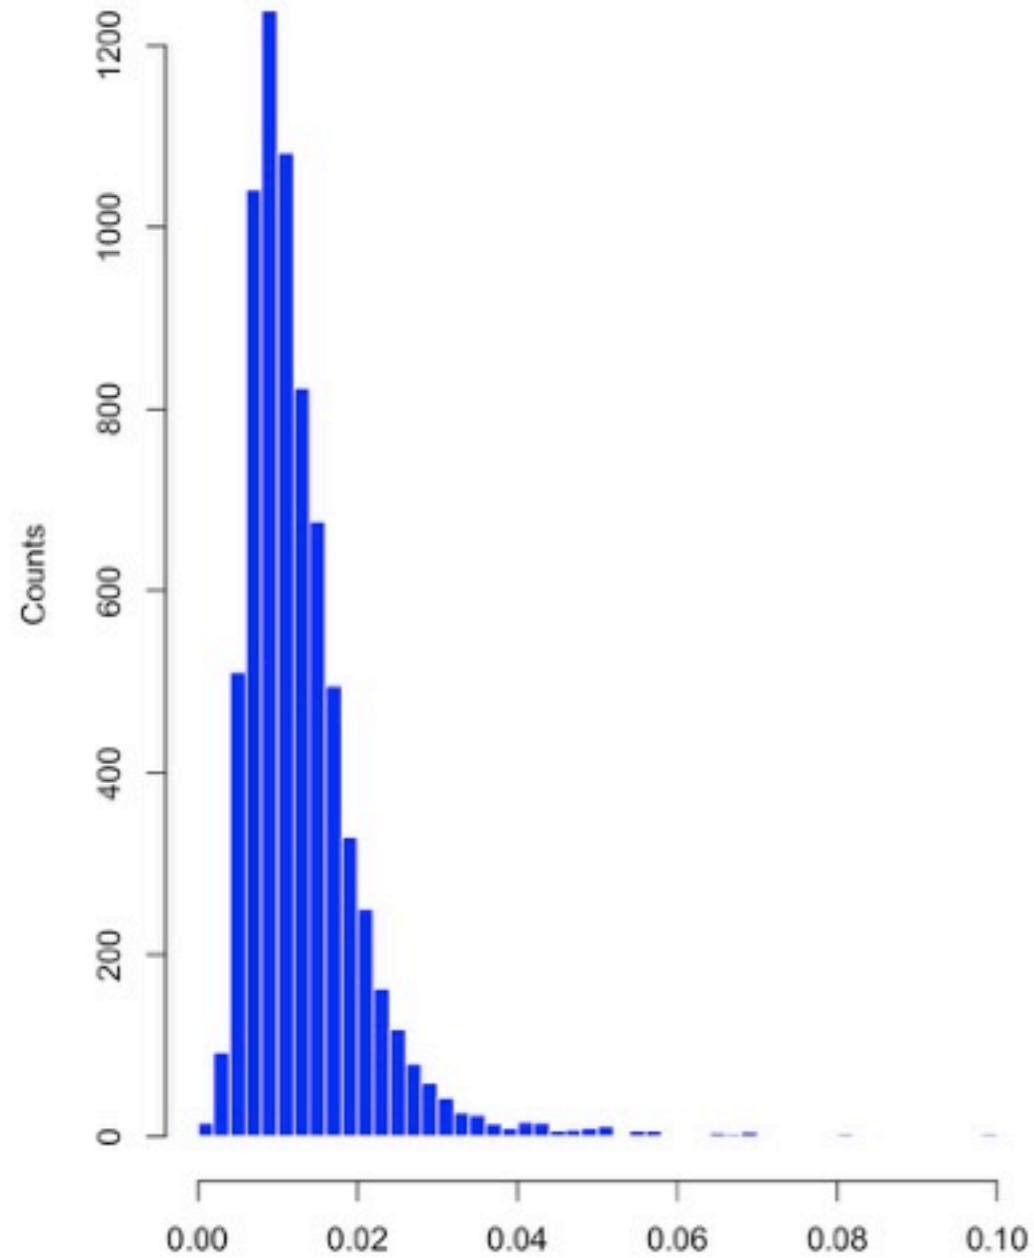

# UKMON science

Avg linearity error (cdeg) for Single Station Obs.  
(Perseids)

Avg linearity error (cdeg) for Unified Obs.  
(Perseids)