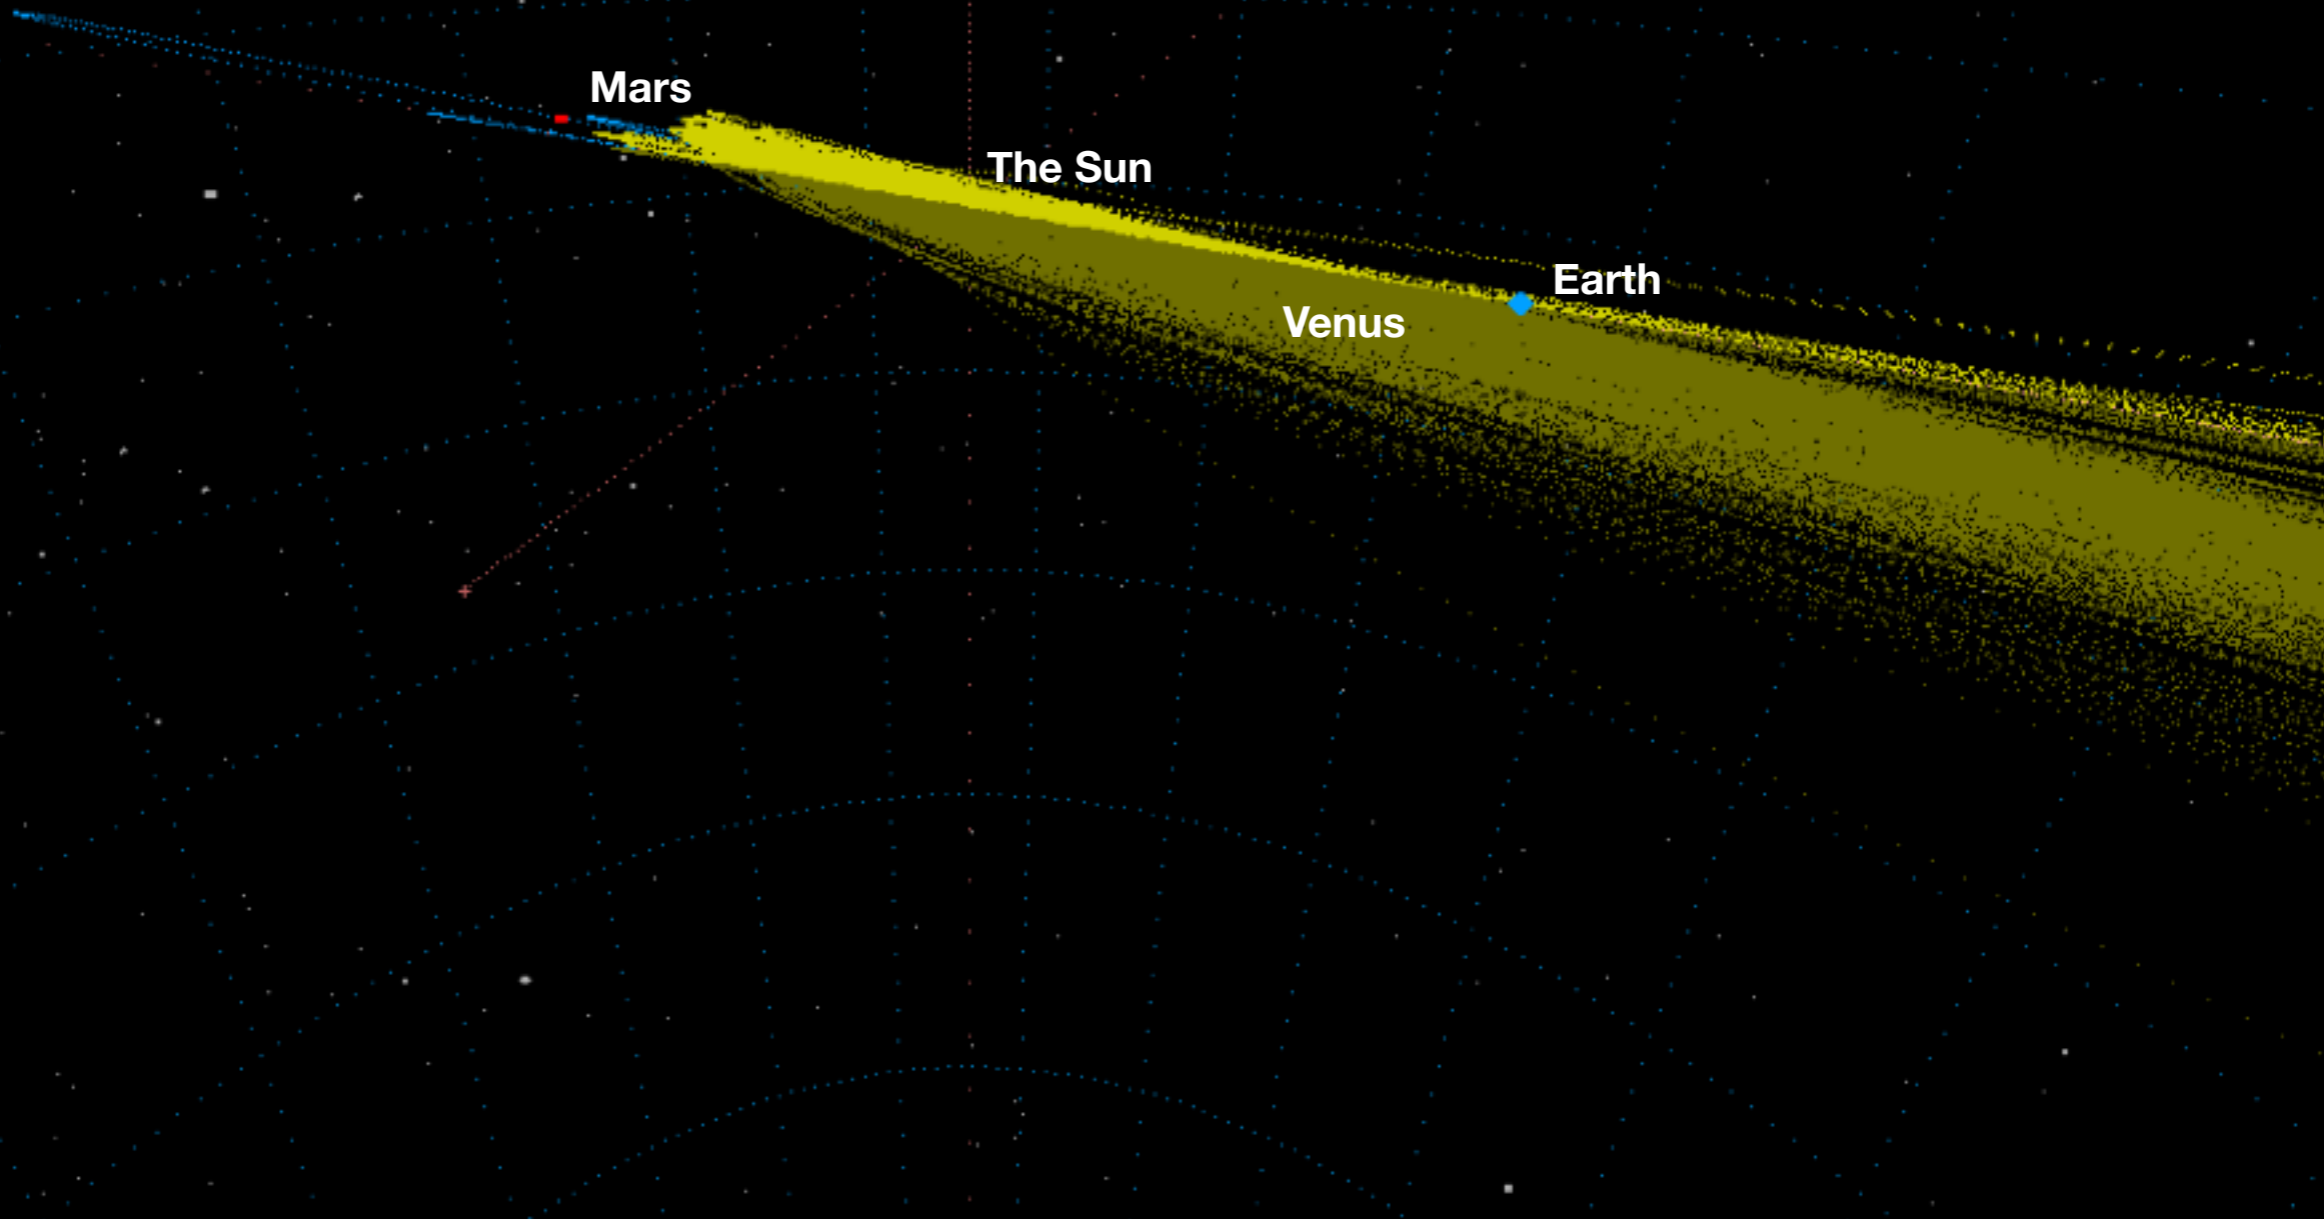

Southern Taurids

Perseids

J8 PER