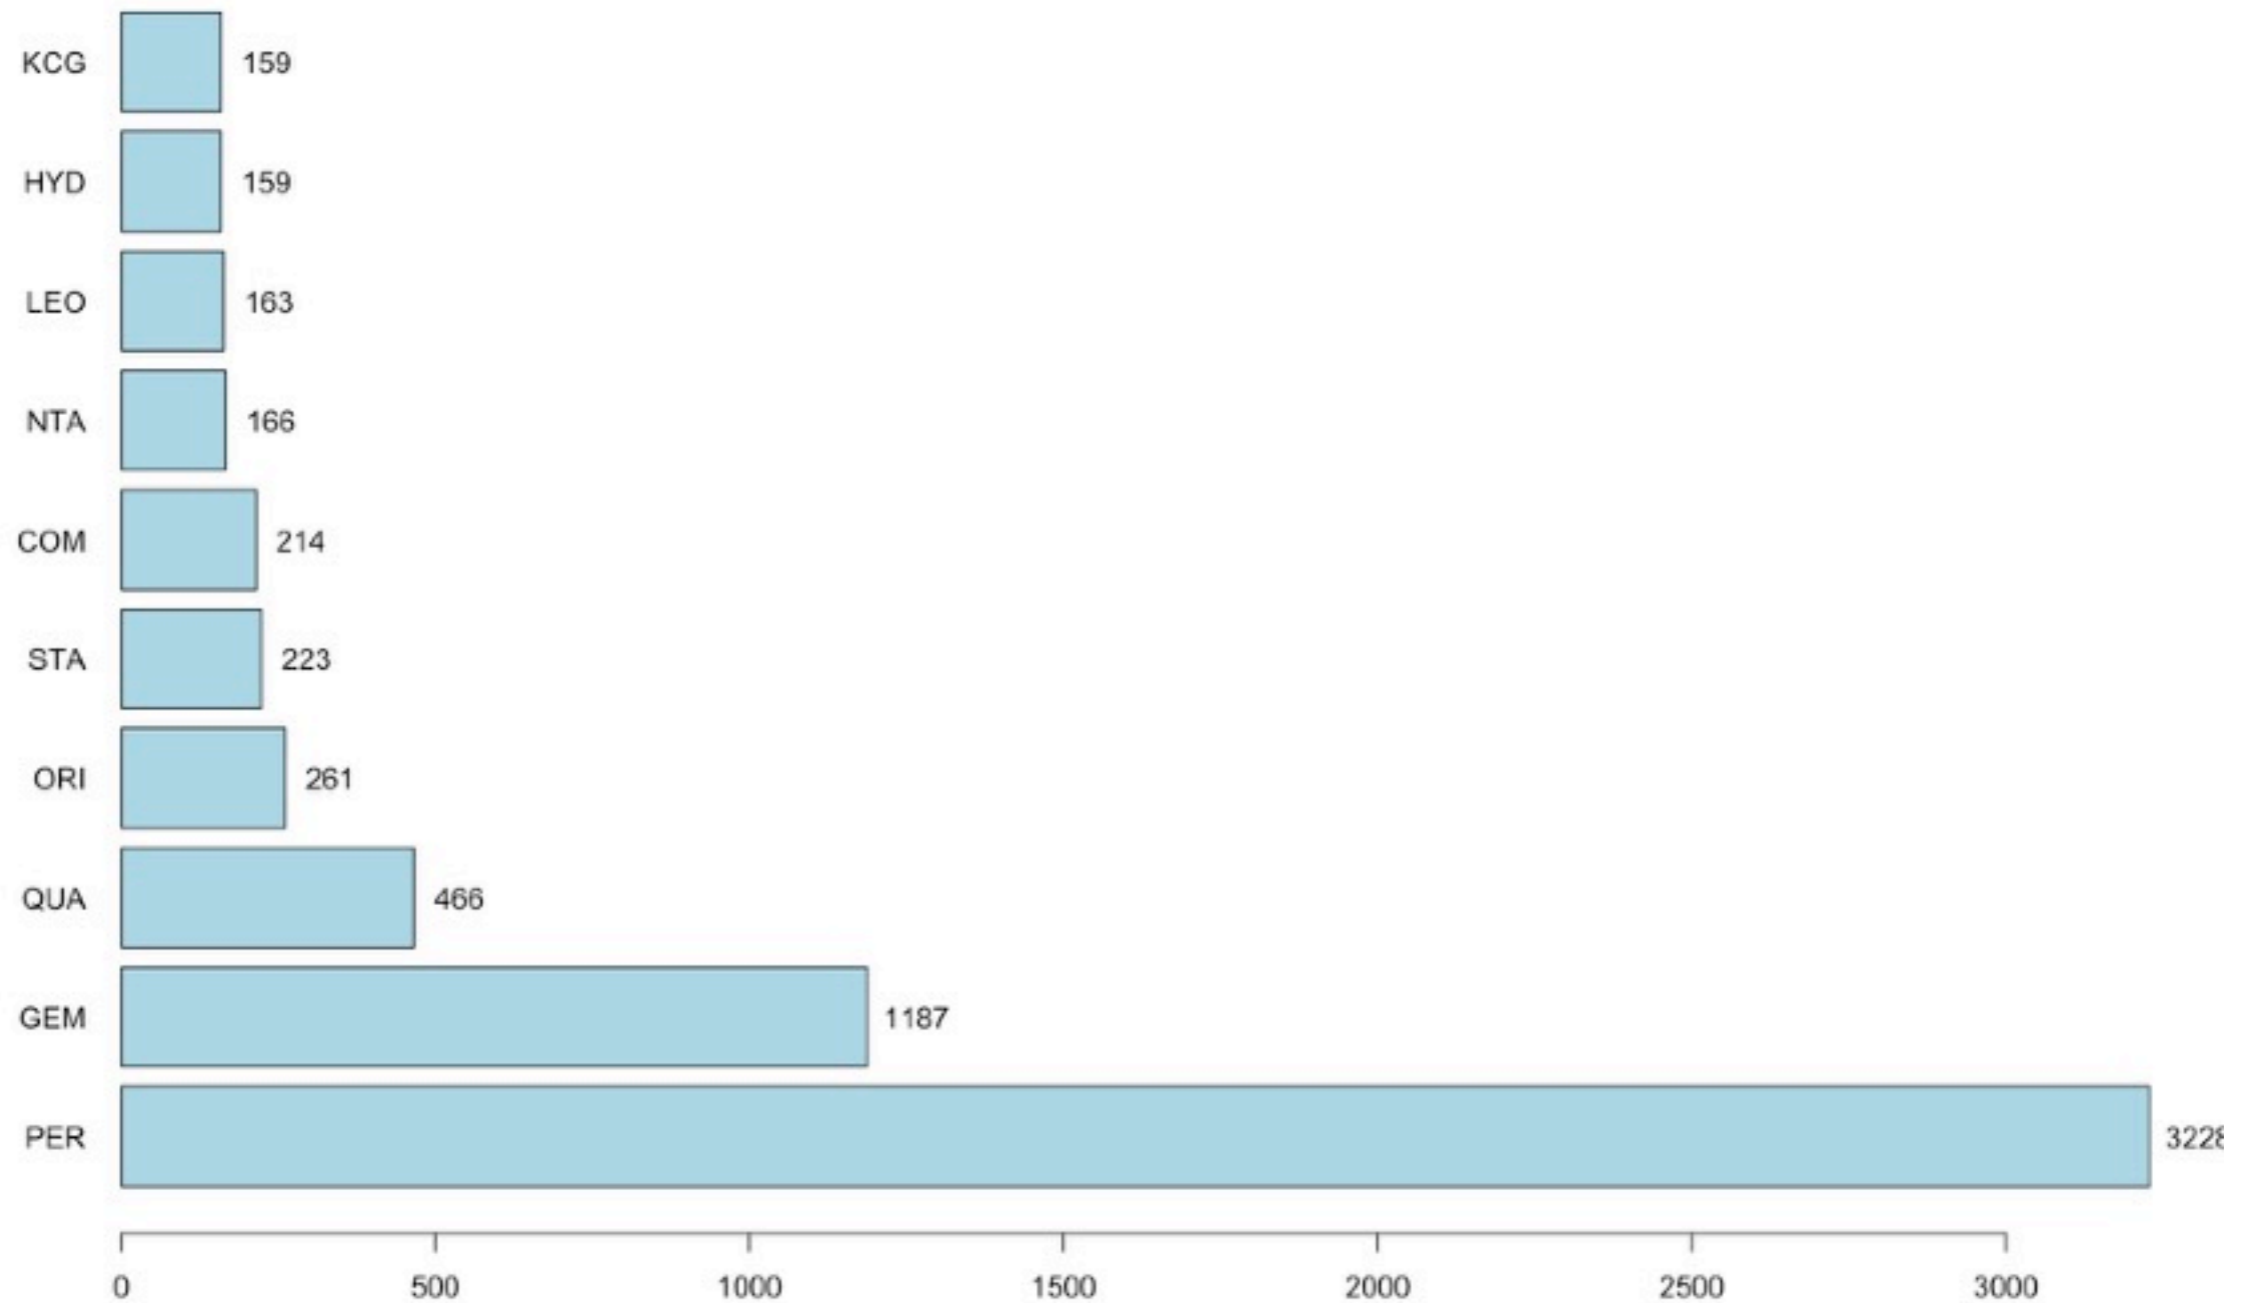

# UKMON science

Stream counts (top ten)

Meteor counts

Dataset: ALL period 2012-08-09 to 2017-05-27