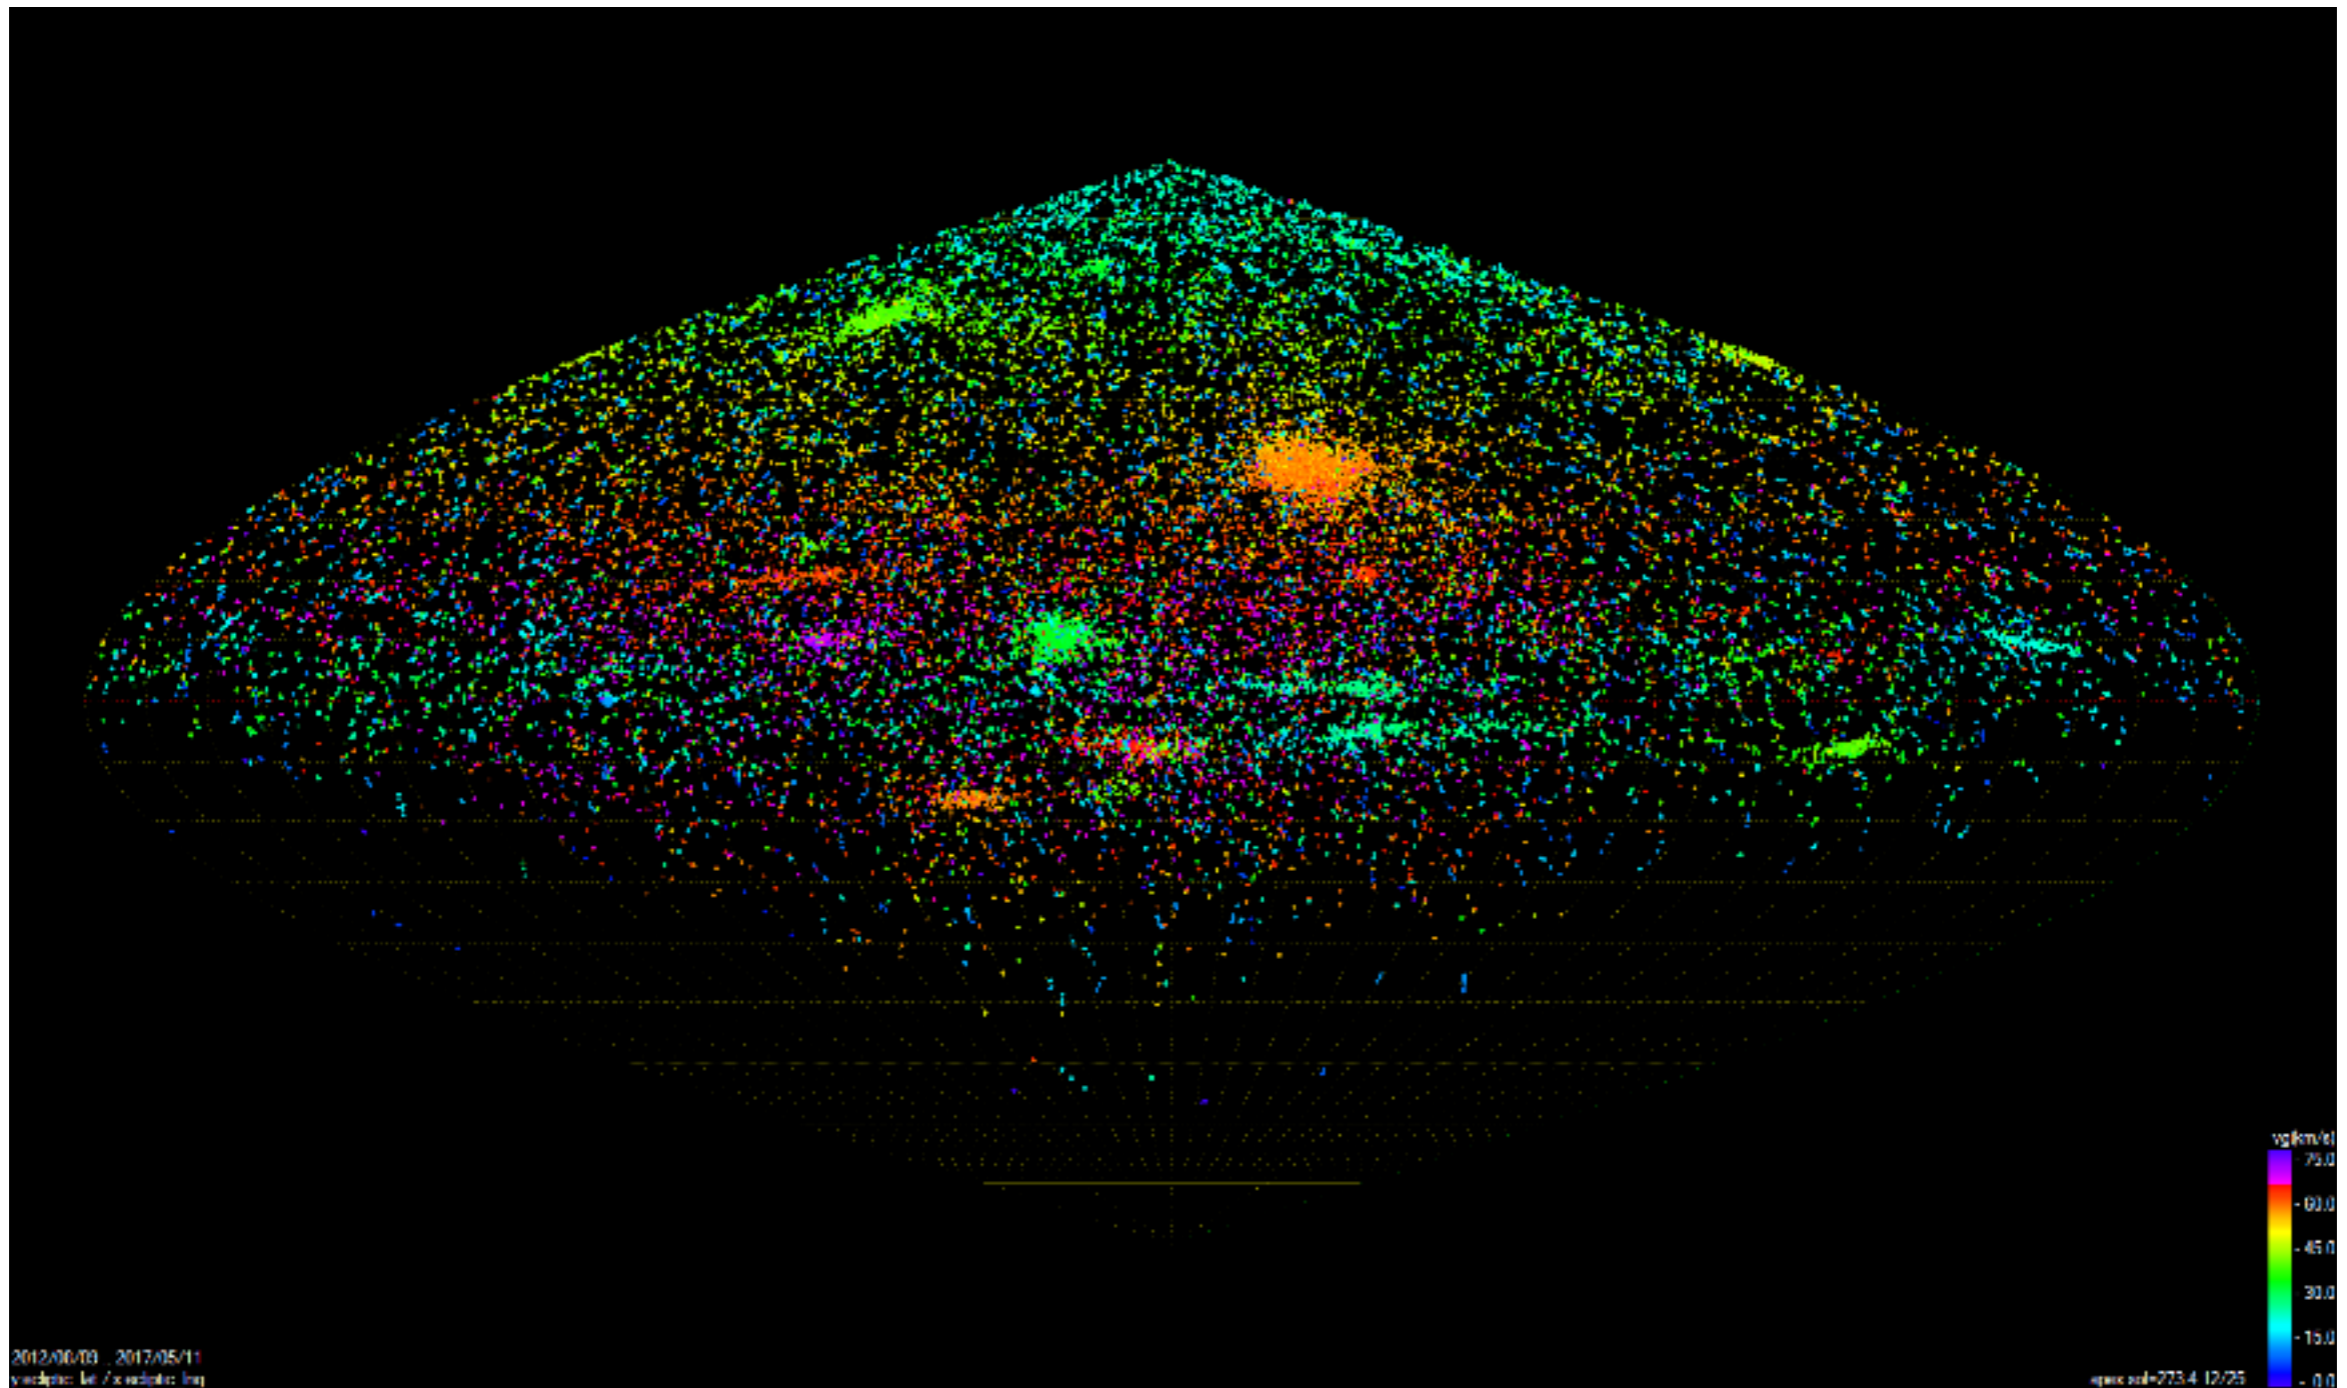

Archive of data

Projected into a radiant map it shows overall coverage. Notice different speeds marked by different colours

Archive of data