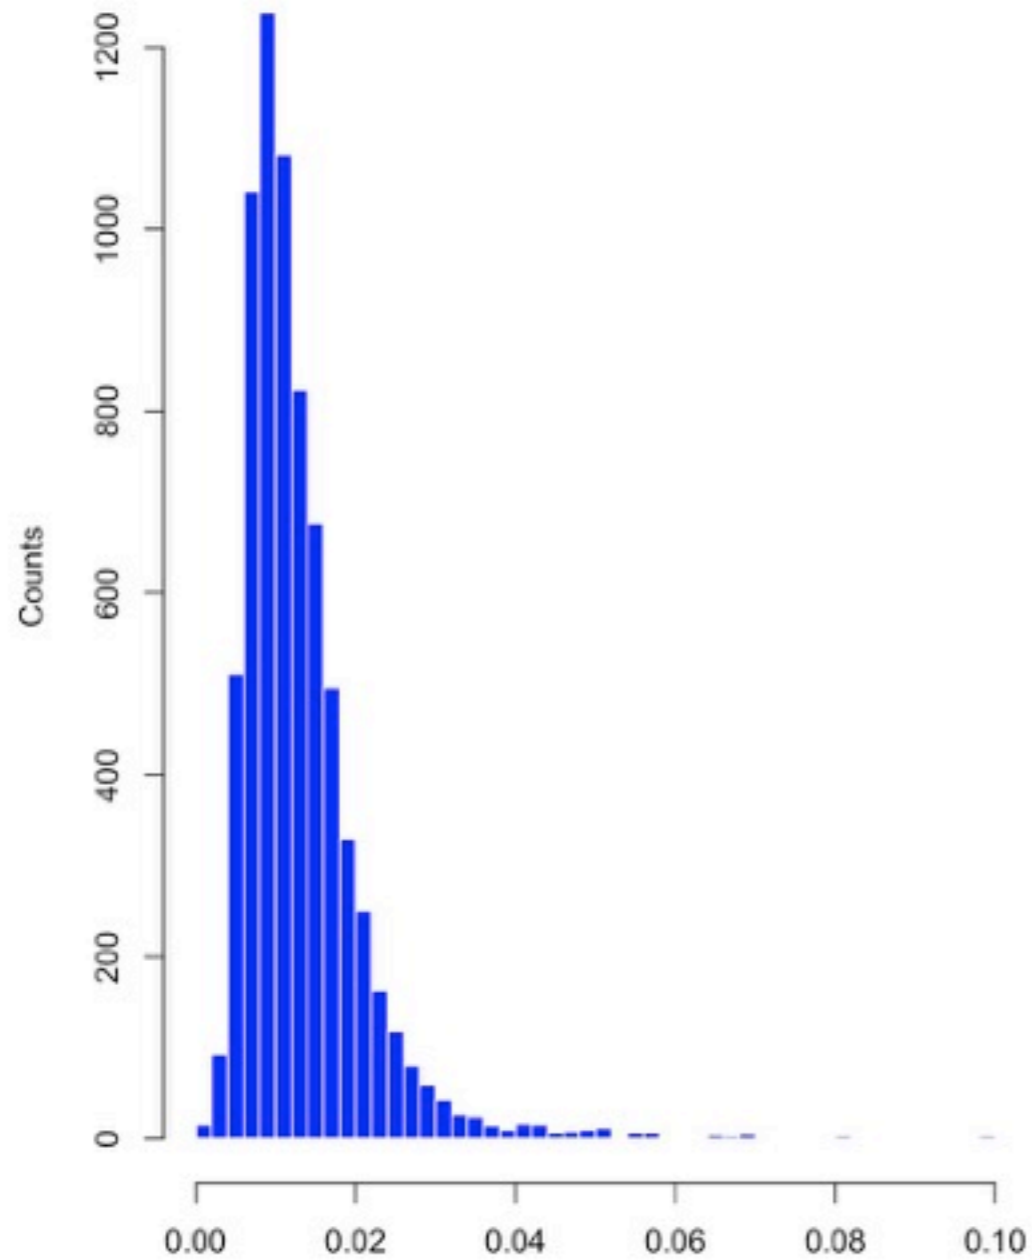

UKMON science

UKMON science

Avg linearity error (cdeg) for Single Station Obs.
(Perseids)

Avg linearity error (cdeg) for Unified Obs.
(Perseids)