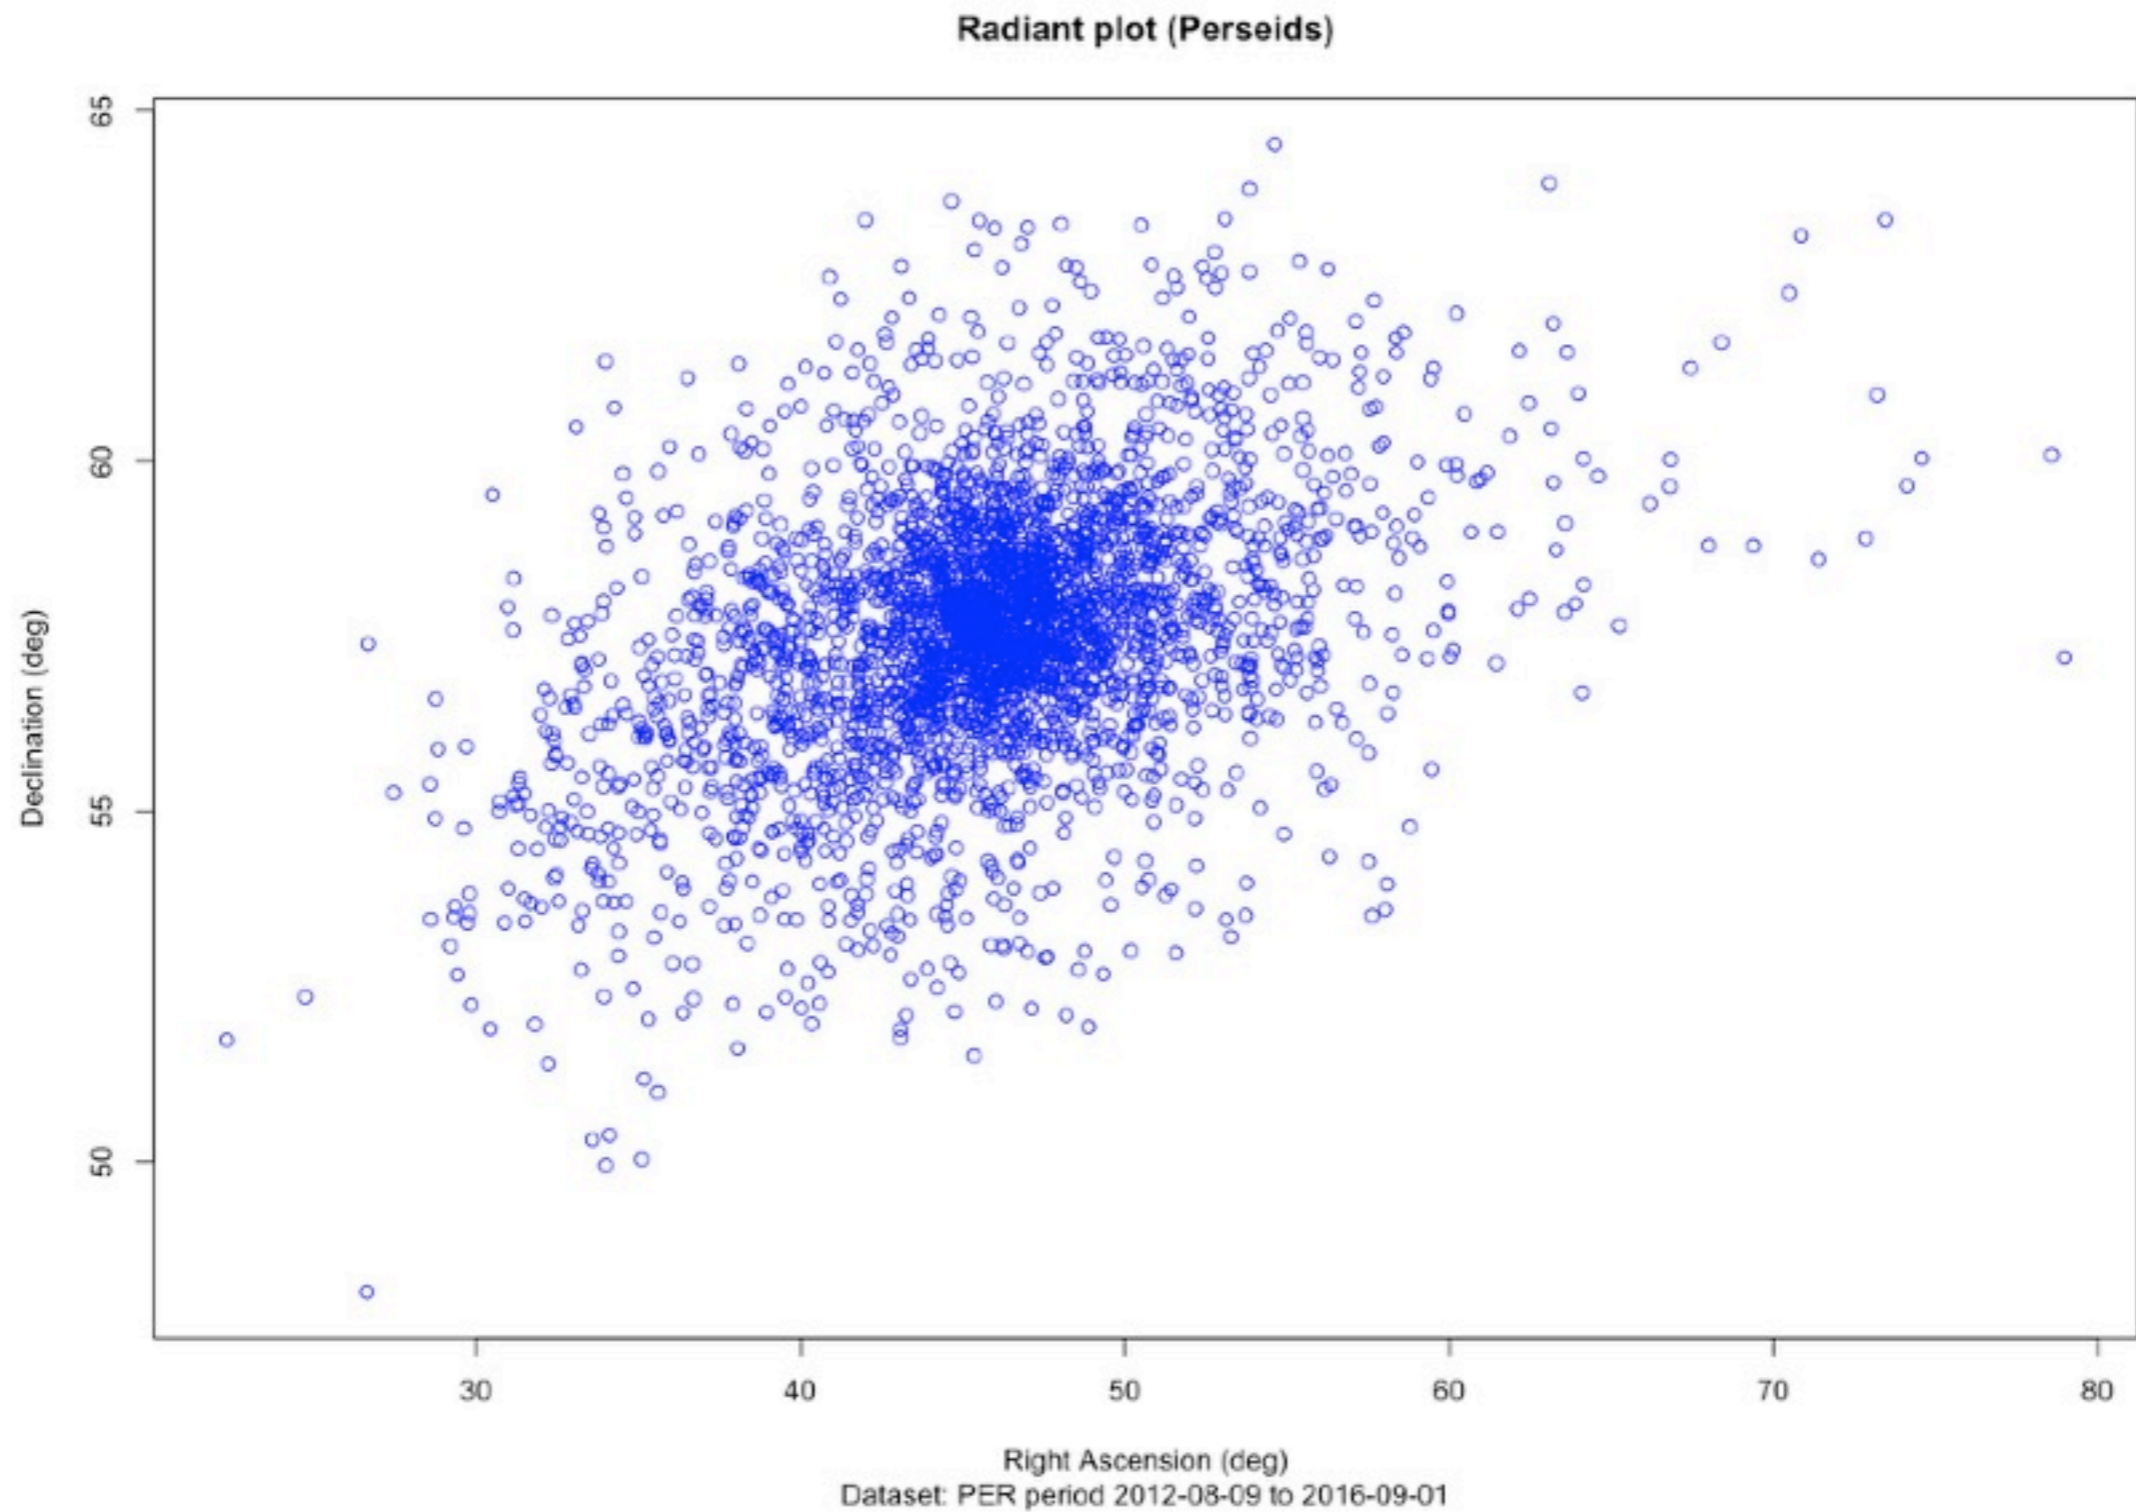

UKMON science

UKMON science

Avg linearity error (cdeg) for Single Station Obs.
(Perseids)

Avg linearity error (cdeg) for Unified Obs.
(Perseids)