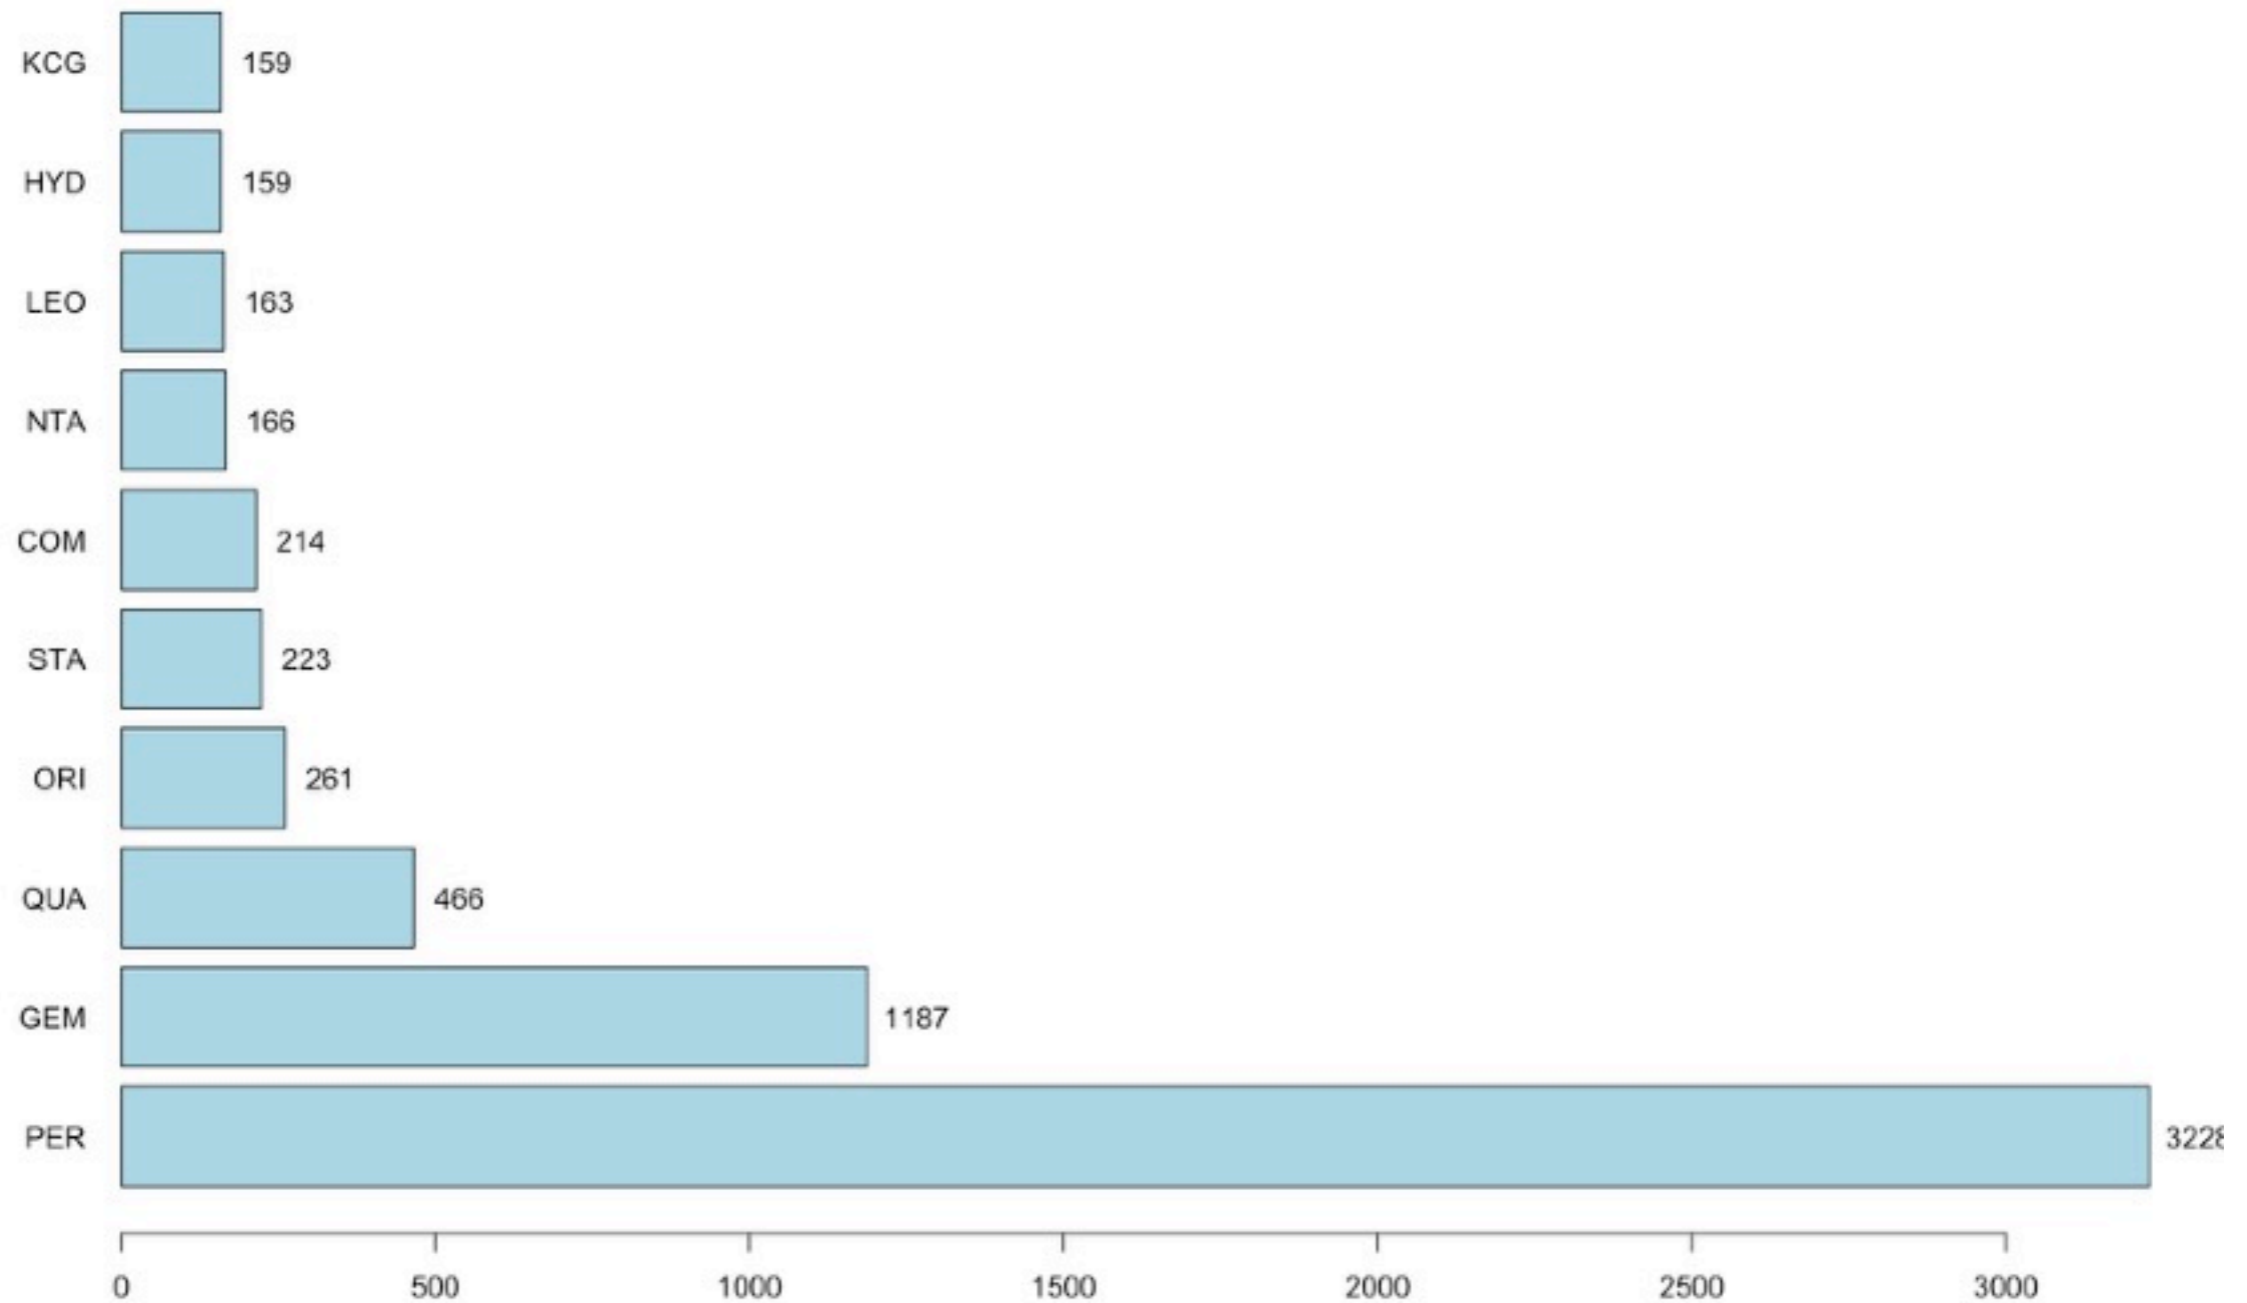

# UKMON science

Number of matched observations (All streams and sporadics)

# UKMON science

Stream counts (top ten)

Meteor counts

Dataset: ALL period 2012-08-09 to 2017-05-27