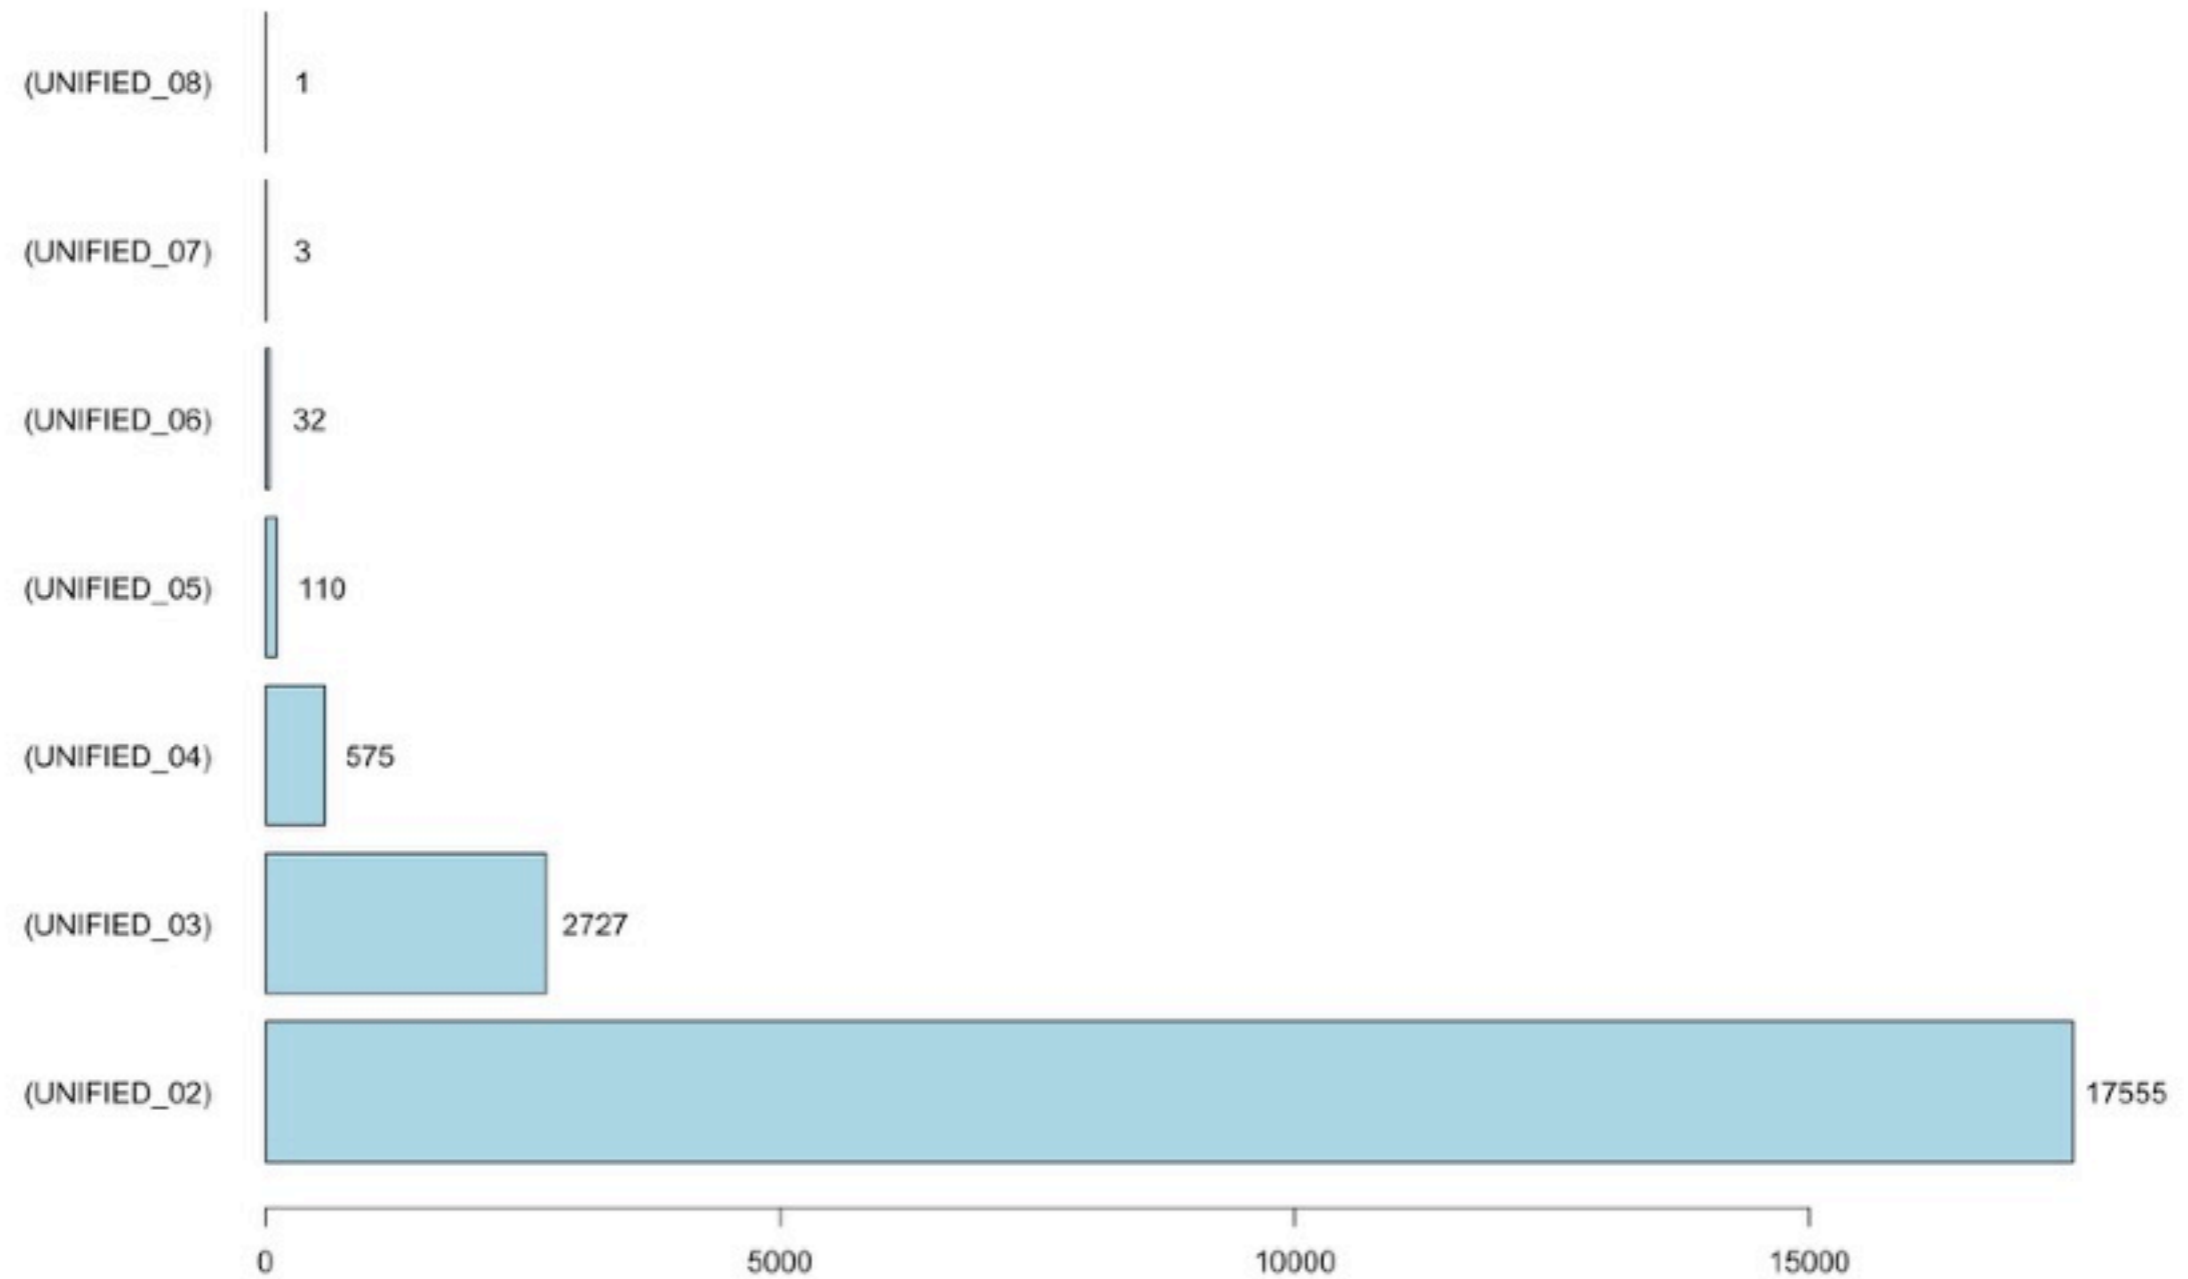

# UKMON science

Number of matched observations (All streams and sporadics)

# UKMON science

Stream counts (top ten)

Meteor counts

Dataset: ALL period 2012-08-09 to 2017-05-27